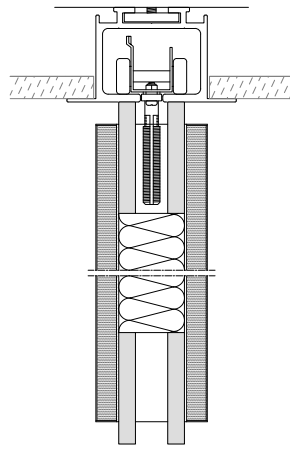

# FLUSH-MOBILE

Movable/operable partition walls supported on tracks from above without any floor tracks.

The Flush-Mobile is composed of several panels, whom connected or not, provides flexible sight and sound separation of your spaces. The panels are suspended from and slide along an overhead track with trolleys.