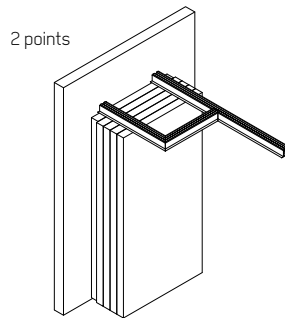

# FLUSH-MOBILE

Movable/operable partition walls supported on tracks from above without any floor tracks.

The Flush-Mobile is composed of several panels, whom connected or not, provides flexible sight and sound separation of your spaces. The panels are suspended from and slide along an overhead track with trolleys.